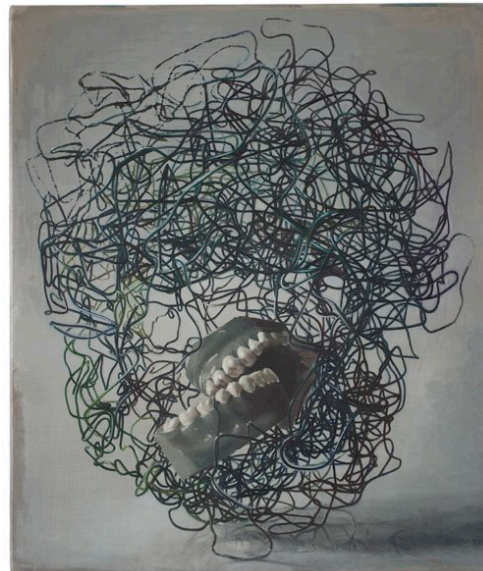

Marianne Basualdo

Romulus
Oil on linen
40 x 30 cm

David Dibré
Head Piece
Oil on Concrete
17x10x6.5cm

Kirsten Glass
Sea Wall
Oil on linen
70 x 105cm

Marcus Harvey
Old Man
Ceramic
74x40x40cm

Paul Housley
Pink Torso
Mono Print, acrylic on paper
Edition of 10
50x40cm

Paul Housley
City Scape
Arylic on paper
40x30cm

Cathy Lomax
Gams
Oil on card, vanity mirrors and mixed
med
64x48x48cm

Damien Meade
Untitled
Oil on linen on board
35 x 27cm

Damien Meade
The Jist
Oil on linen on board
54X46CM

Galen Riley
Bone Dry
*Printed matter on board with paper
fasteners*
47 animates (200 parts)
Dimension Variable

Dallas Seitz
Ruby Slippers
*Materials found mexican border
crossing shoes made of foam,
carpet and string, Jose Cuervo
tequilla bottle, MDF plinth.*

Virginia Verran
Black/Red/Sentinel
Oil and pens on canvas
61x61cm